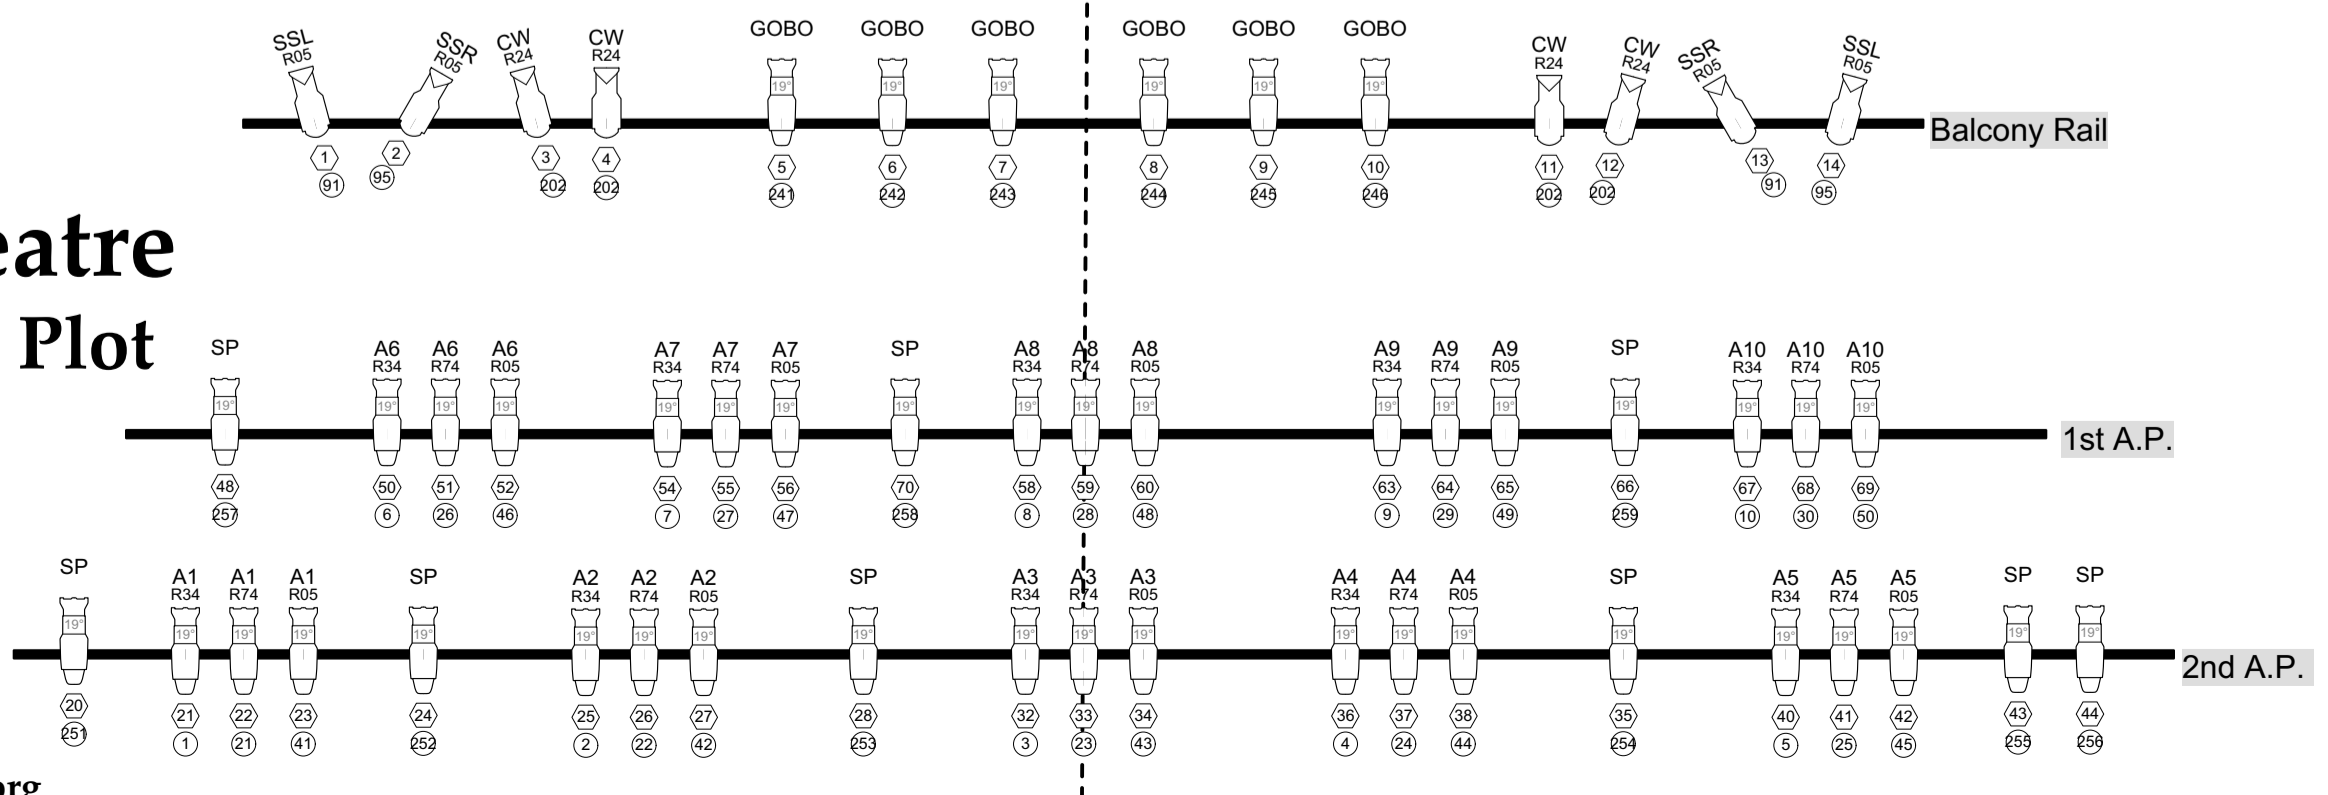

Downey Theatre House Lighting Plot

November 2017

Steven Humenski
Technical Director
SHumenski@DowneyCA.org

Instrument Key

Symbol Key Typical

	Notes:
	1. FOH not to scale
	2. House Lights: Channel 201
	3. Curtain Warmers: Channel 202
	4. Works: Channel 211-226